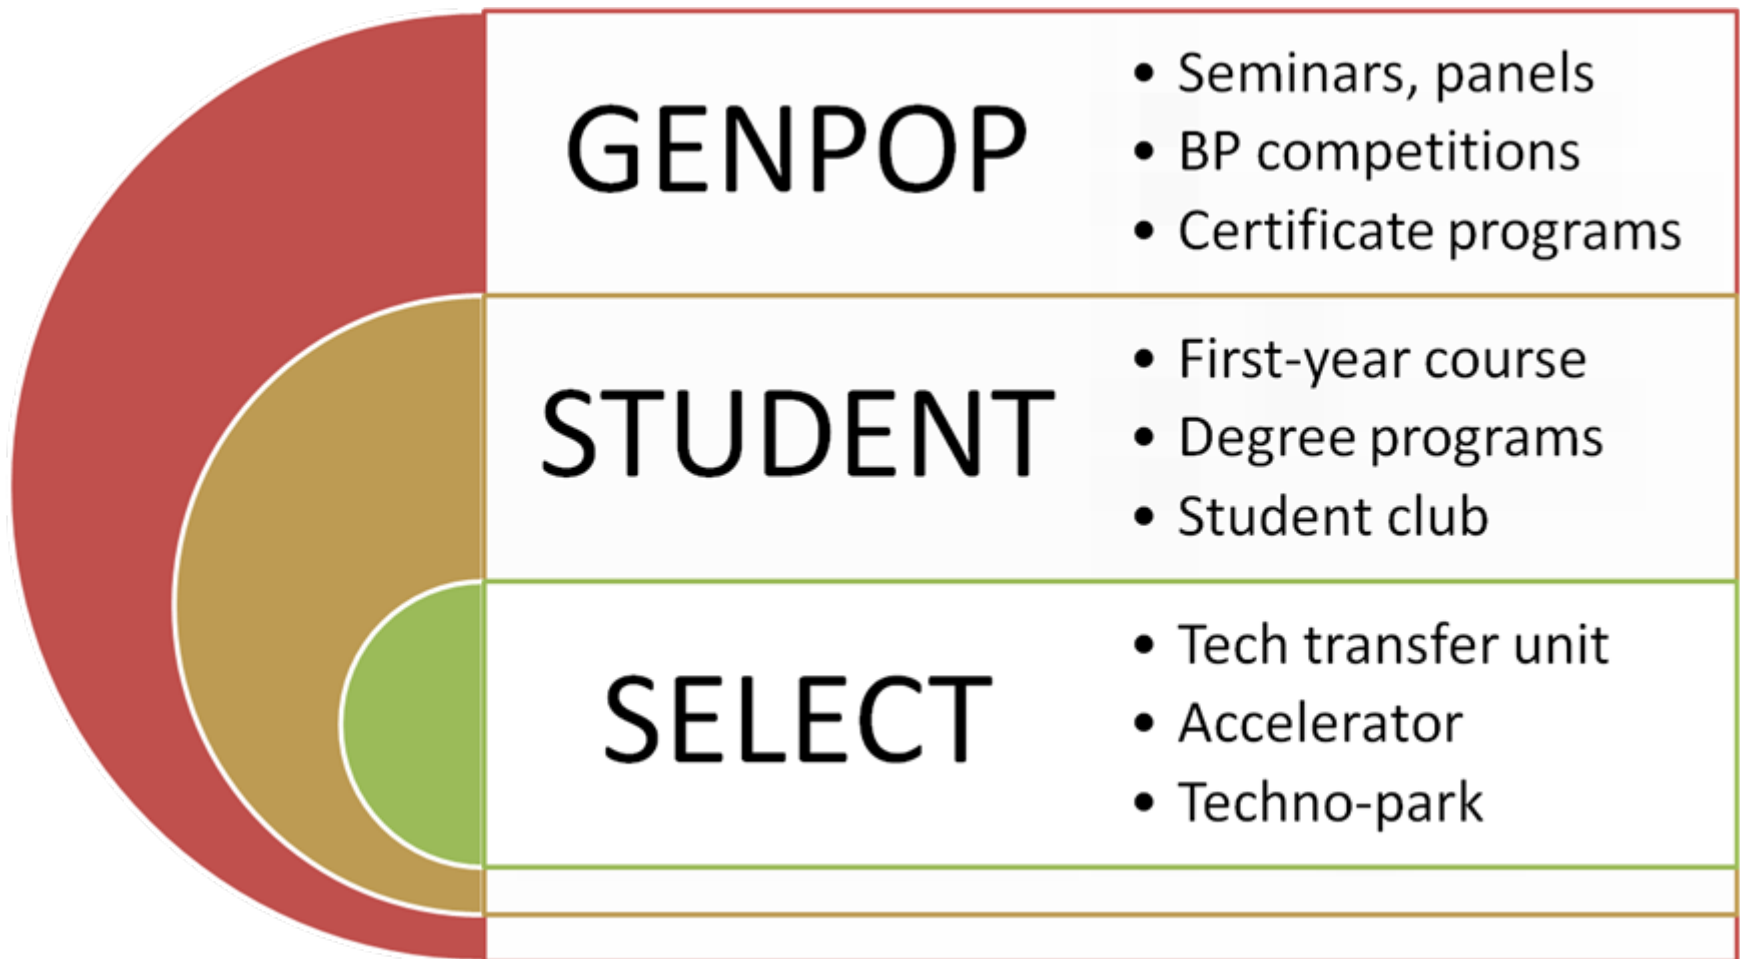

- **University as engine of ...**
  - Innovation
  - High-impact entrepreneurship
- **Turkey lags in both**
  
- **An entrepreneurial university is central to the ecosystem**
  - Entrepreneurial transformation/programming
  - Applied research (entrepreneurial science)
  - Technology transfer, spin-offs
  
- **OzU is an entrepreneurial research institution**
  - Started in 2008
  - Financed by a leading entrepreneur

- **On-campus activities**
  - E-tohum, GBA, Entrepreneurs Roundtable, Turkcell E. Summit
- **Competitions**
  - Elevator pitch, Startup weekend (Microsoft)
  - University BP, Birfikrinmivar (LabX, GYIAD, ...)
- **Certificate programs**
  - GSF (10KW), KOSGEB
- **Action!**
  - Tech scouting/transfer
  - Accelerator (Turkcell) [girisimfabrikasi.com](http://girisimfabrikasi.com)
  - Holding company
- **Soon to appear...**
  - TekMer, IsGem, Techno-park

- Entrepreneurship research group (3 new faculty)
- On-site accelerator
- High-school competition
- National BP competition
- On-site KOSGEB facilities
- Non-profit Techno-park
- The Chairman and the Rector lead the effort
  
- We need more universities to join the dance
- We are happy to lead
  
- Twitter: ErhanErkut